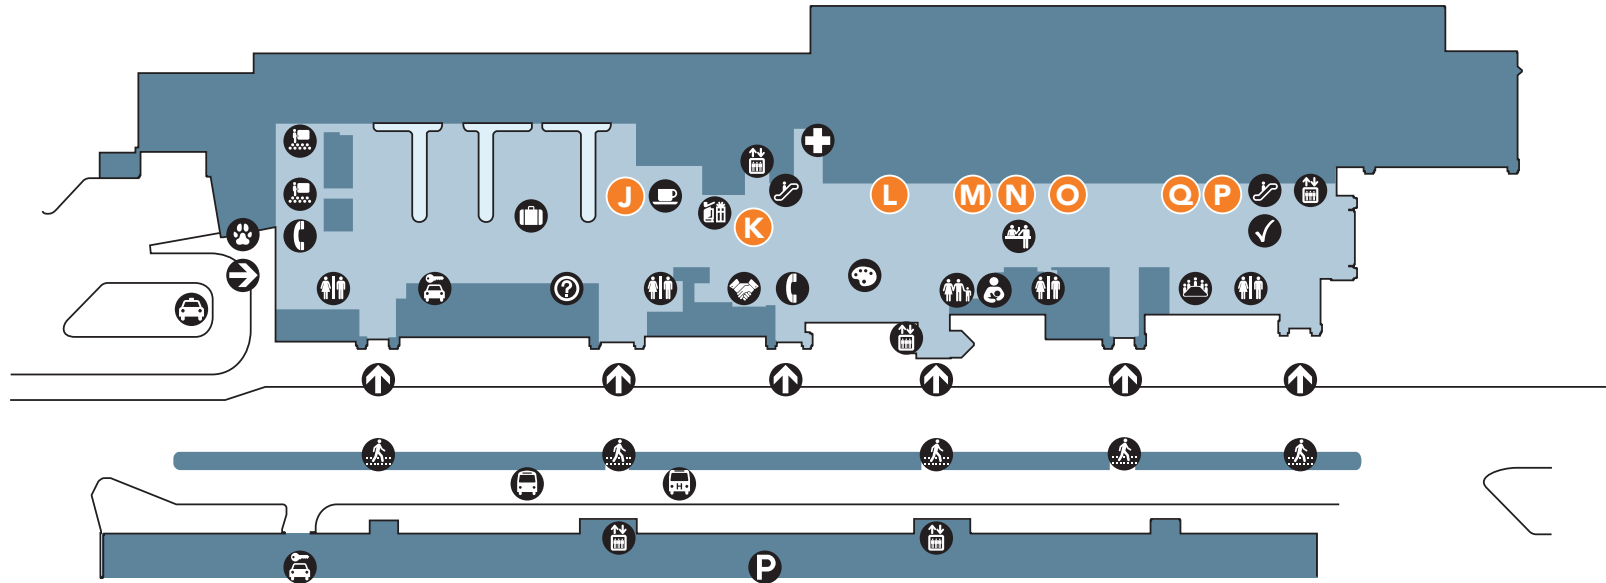

# Ticketing Level

## Legend

- |  |   |   |
|--|---|---|
|  Art Court          |  Gift Shop             |  Robert B. Skuldt Conference Room |
|  Baggage Claim      |  Greeters Lounge       |  Taxi                             |
|  Bus Stop           |  Hotel Shuttle         |  Telephone                        |
|  Car Rental         |  Information           |  Terminal Entry/Exit              |
|  Coffee Bistro      |  Meeting Room          |  Ticketing                        |
|  Elevator           |  Parking Ramp          |  TSA PreCheck                     |
|  Escalator & Stairs |  Pedestrian Crosswalk  |   |
|  Family Lounge      |  Pet Relief            |   |
|  First Aid          |  Restrooms (Men/Women) |   |

### Gift Shop

- K** Lake Country Travel Mart

### Ticketing

- L** Delta Air Lines
- M** United Airlines
- N** Frontier Airlines
- O** American Airlines
- P** Sun Country Airlines
- Q** Breeze Airways